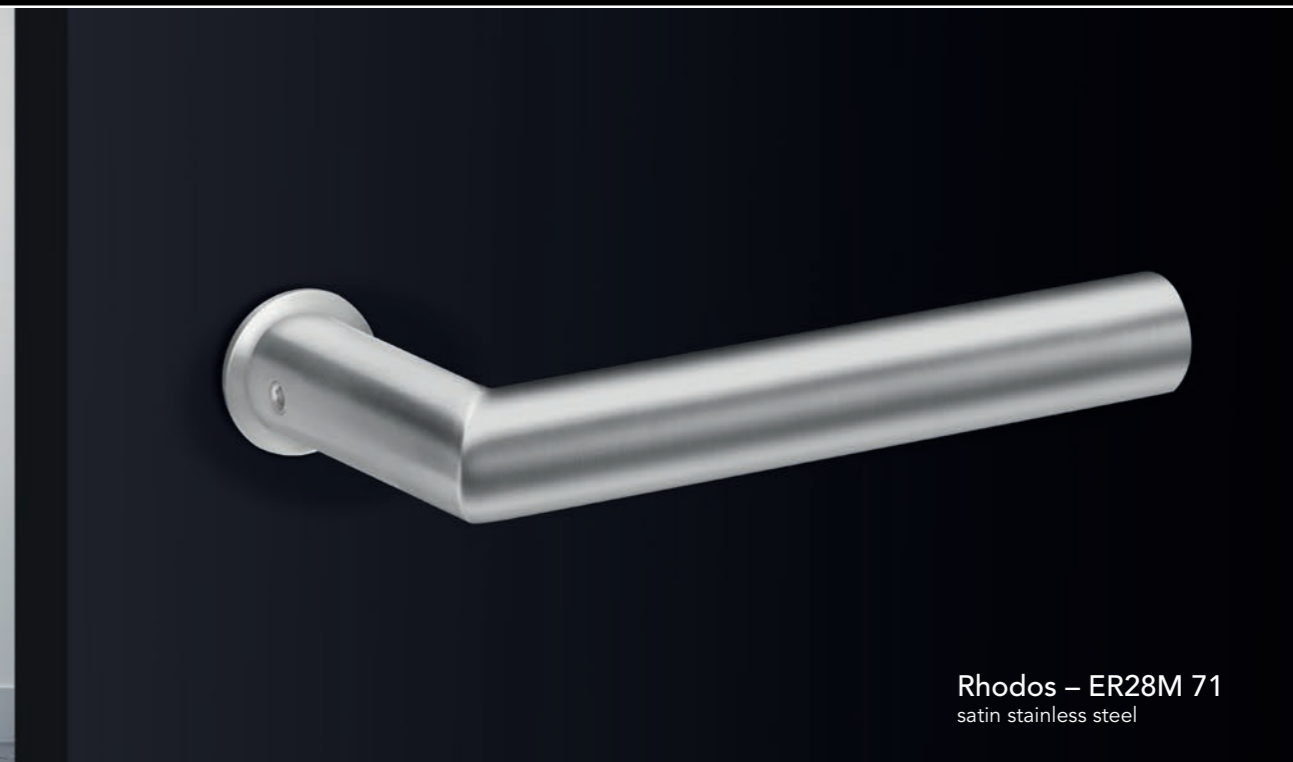

MODEL LAS VEGAS

MODEL RHODOS

Rhodos – ER28M 71
satin stainless steel