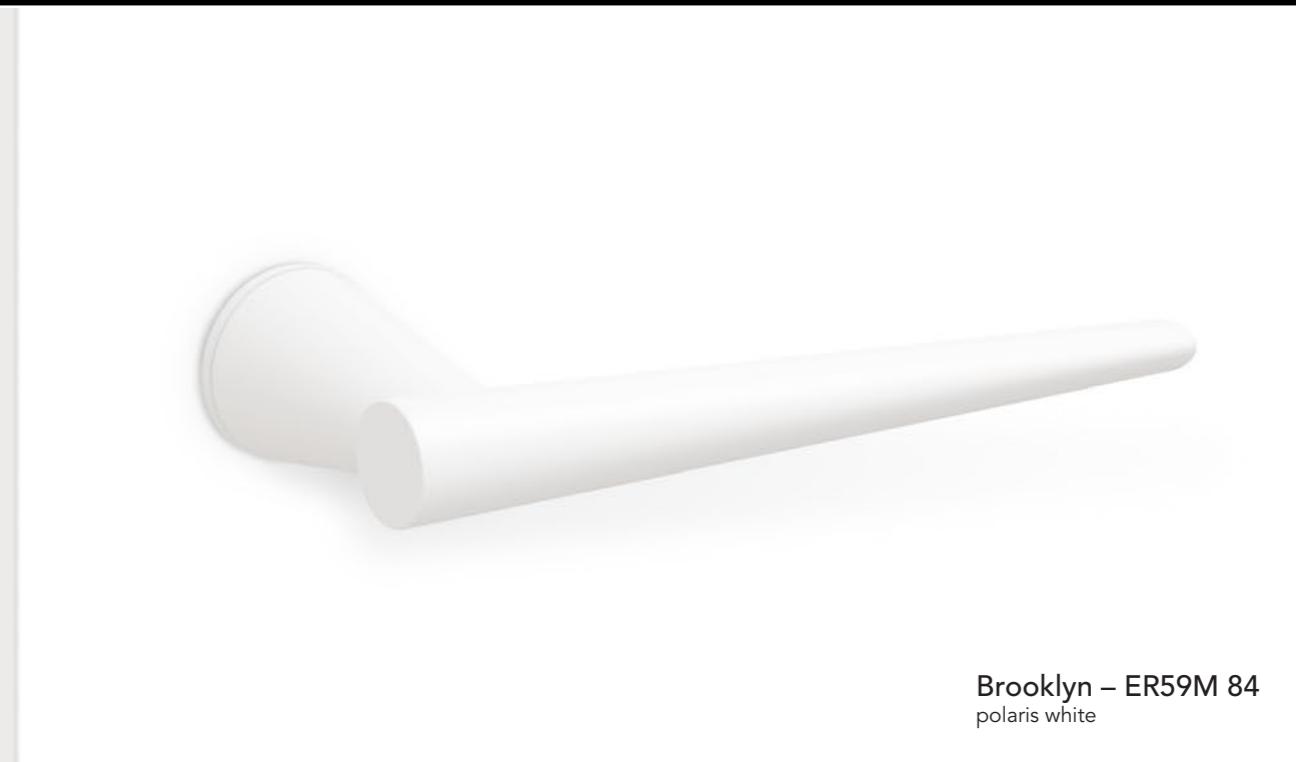

MODEL BOSTON

MODEL BROOKLYN

Brooklyn – ER59M 84
polaris white

Boston – ER58QM 71
satin stainless steel

Boston – ER58QM 83
cosmos black

Brooklyn – ER59M 71
satin stainless steel

Brooklyn – ER59M 83
cosmos black