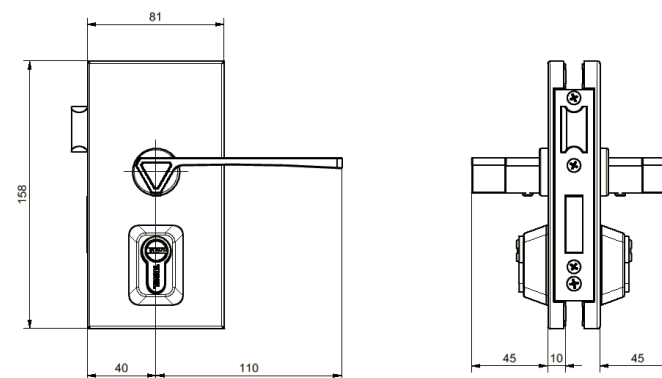

¿LOCKS WITH REVERSIBLE AND INTERCHANGEABLE HANDLES?

That's it, TRIVEL, with this ingenious and patented solution, offers the possibility to change the aesthetics of the lock in a few seconds. The handle is substituted just loosening the screw sited in the lower part. In a few seconds, the aesthetics of the door changes completely, having the option to combine different colours on each side, as in addition, the handle is reversible.

SERIE COSMO / CRONO

- **1000** - Picaporte/palanca cilindro - *Latch/lever cylinder*
- **1001** - Picaporte/palanca cilindro y manillas - *Latch/lever cylinder and handles*
- **1003** - Picaporte/palanca cilindro y manilla interior - *Latch/lever cylinder and internal handle*
- **1007** - Palanca cilindro - *Latch cylinder*
- **1009** - Picaporte manillas - *Latch handle*
- **1011** - Picaporte 1/2 cilindro exterior y manilla interior - *Latch 1/2 cylinder and interior handle*
- **1019** - Picaporte cilindro - *Latch cylinder*
- **1021** - Picaporte/palanca condena y manillas - *Latch/lever privacy indicator and handles*

CRONO

LÍNEAS RECTAS Y ELEGANTES STRAIGHT AND ELEGANT LINES